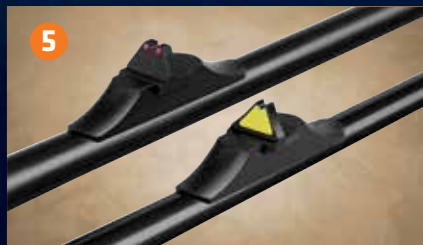

» The first trip to the range will convince you that this is the perfect rifle for any situation.

The SEMPRIO in-line system allows fast, intuitive shooting while concentrating on what's important: the target. My excitement about this gun and the in-line repeating system increases with each shot.«

[Ralf Müller, master gunsmith]

»PRECISION TO THE LAST DETAIL«

1 Barrel and caliber interchangeability

The SEMPRIO barrel can be easily changed to allow for various calibers. When switching between standard and magnum calibers, the bolt head and magazine can be switched in seconds.

2 Magazine

The SEMPRIO in standard calibers has a five-shot capacity; four in the magazine and one in the chamber. Magnum calibers have a total capacity of four cartridges, three cartridges in the magazine, plus one more in the barrel.

To attach the magazine, simply open the gun, then slide in the magazine until it engages. To detach the magazine, press the release and pull down. It is impossible for the magazine to fall out or get lost as it is seated securely inside the receiver.

3 In-line action

A solid bolt head ensures reliable locking and precision, even with highly pressurized cartridges. If so desired, a large ejection port allows the rifle to be quickly reloaded from above, even with a scope mounted on the gun.

4 Scope mount

The SEMPRIO is precisely machined to attach the SEMPRIO Quick Detachable Mount.

5 Express sights

A Fiber Optic front bead and middle sight facilitate fast target acquisition even under poor lighting conditions.