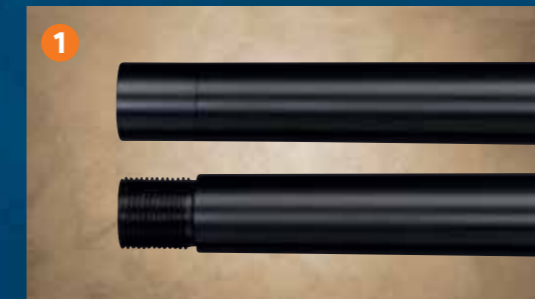

1 Muzzle thread
Muzzle threading incl. thread cover bushing for mounting recoil reducer or silencer.